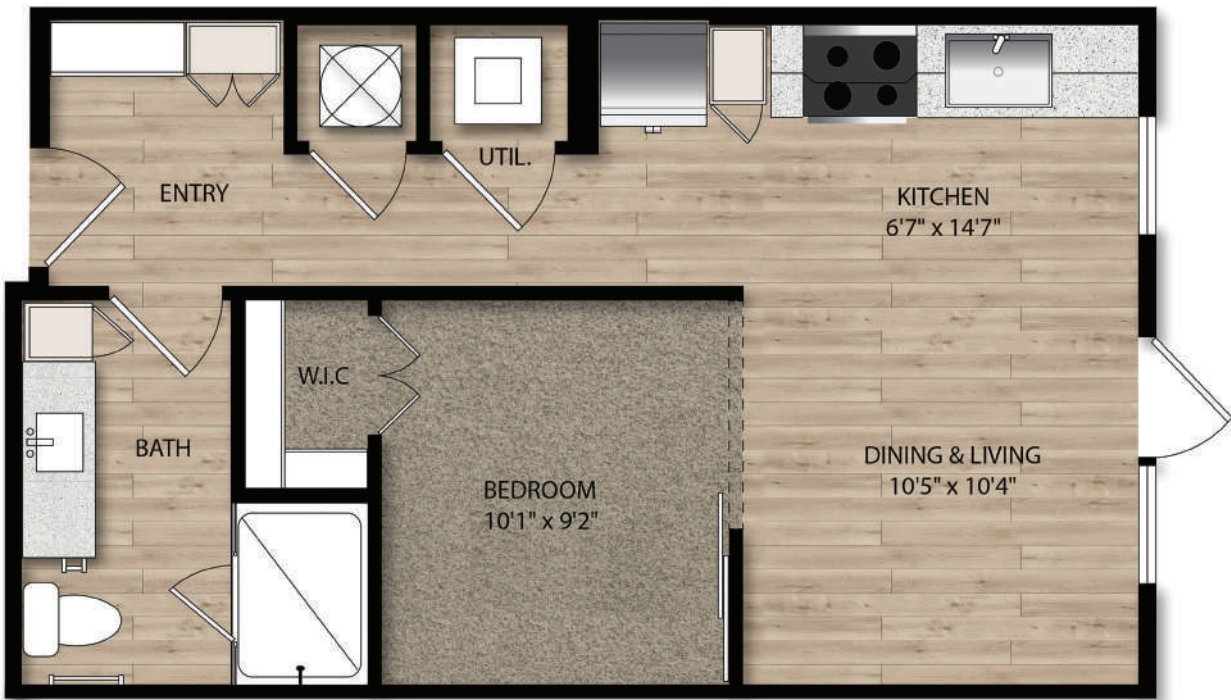

S2

STUDIO | 1 BATH

531-560

SQ. FT.

NAVARA

921 N Central Ave | Tampa, FL 33602

navaratampa.com

Floor plans are artist's rendering. All dimensions are approximate. Actual product and specifications may vary in dimension or detail. Not all features are available in every apartment. Prices and availability are subject to change. Please see a representative for details.