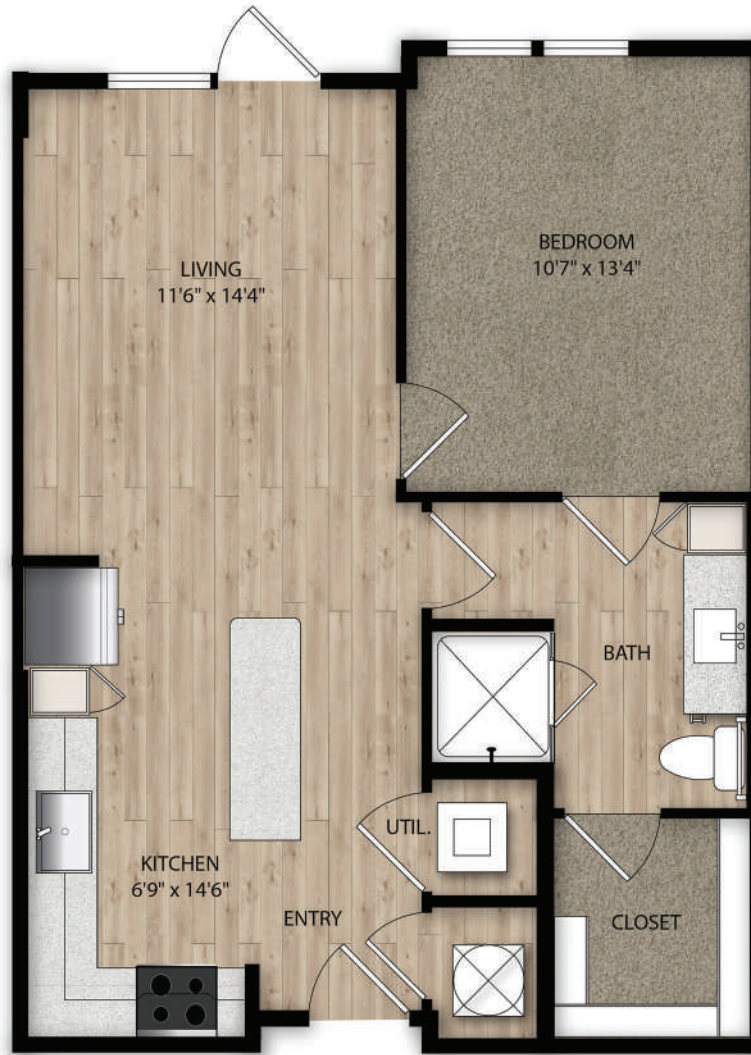

# A2

1 BED | 1 BATH

# 670-701

SQ. FT.

NAVARRA

921 N Central Ave | Tampa, FL 33602

[navaratampa.com](http://navaratampa.com)

*Floor plans are artist's rendering. All dimensions are approximate. Actual product and specifications may vary in dimension or detail. Not all features are available in every apartment. Prices and availability are subject to change. Please see a representative for details.*